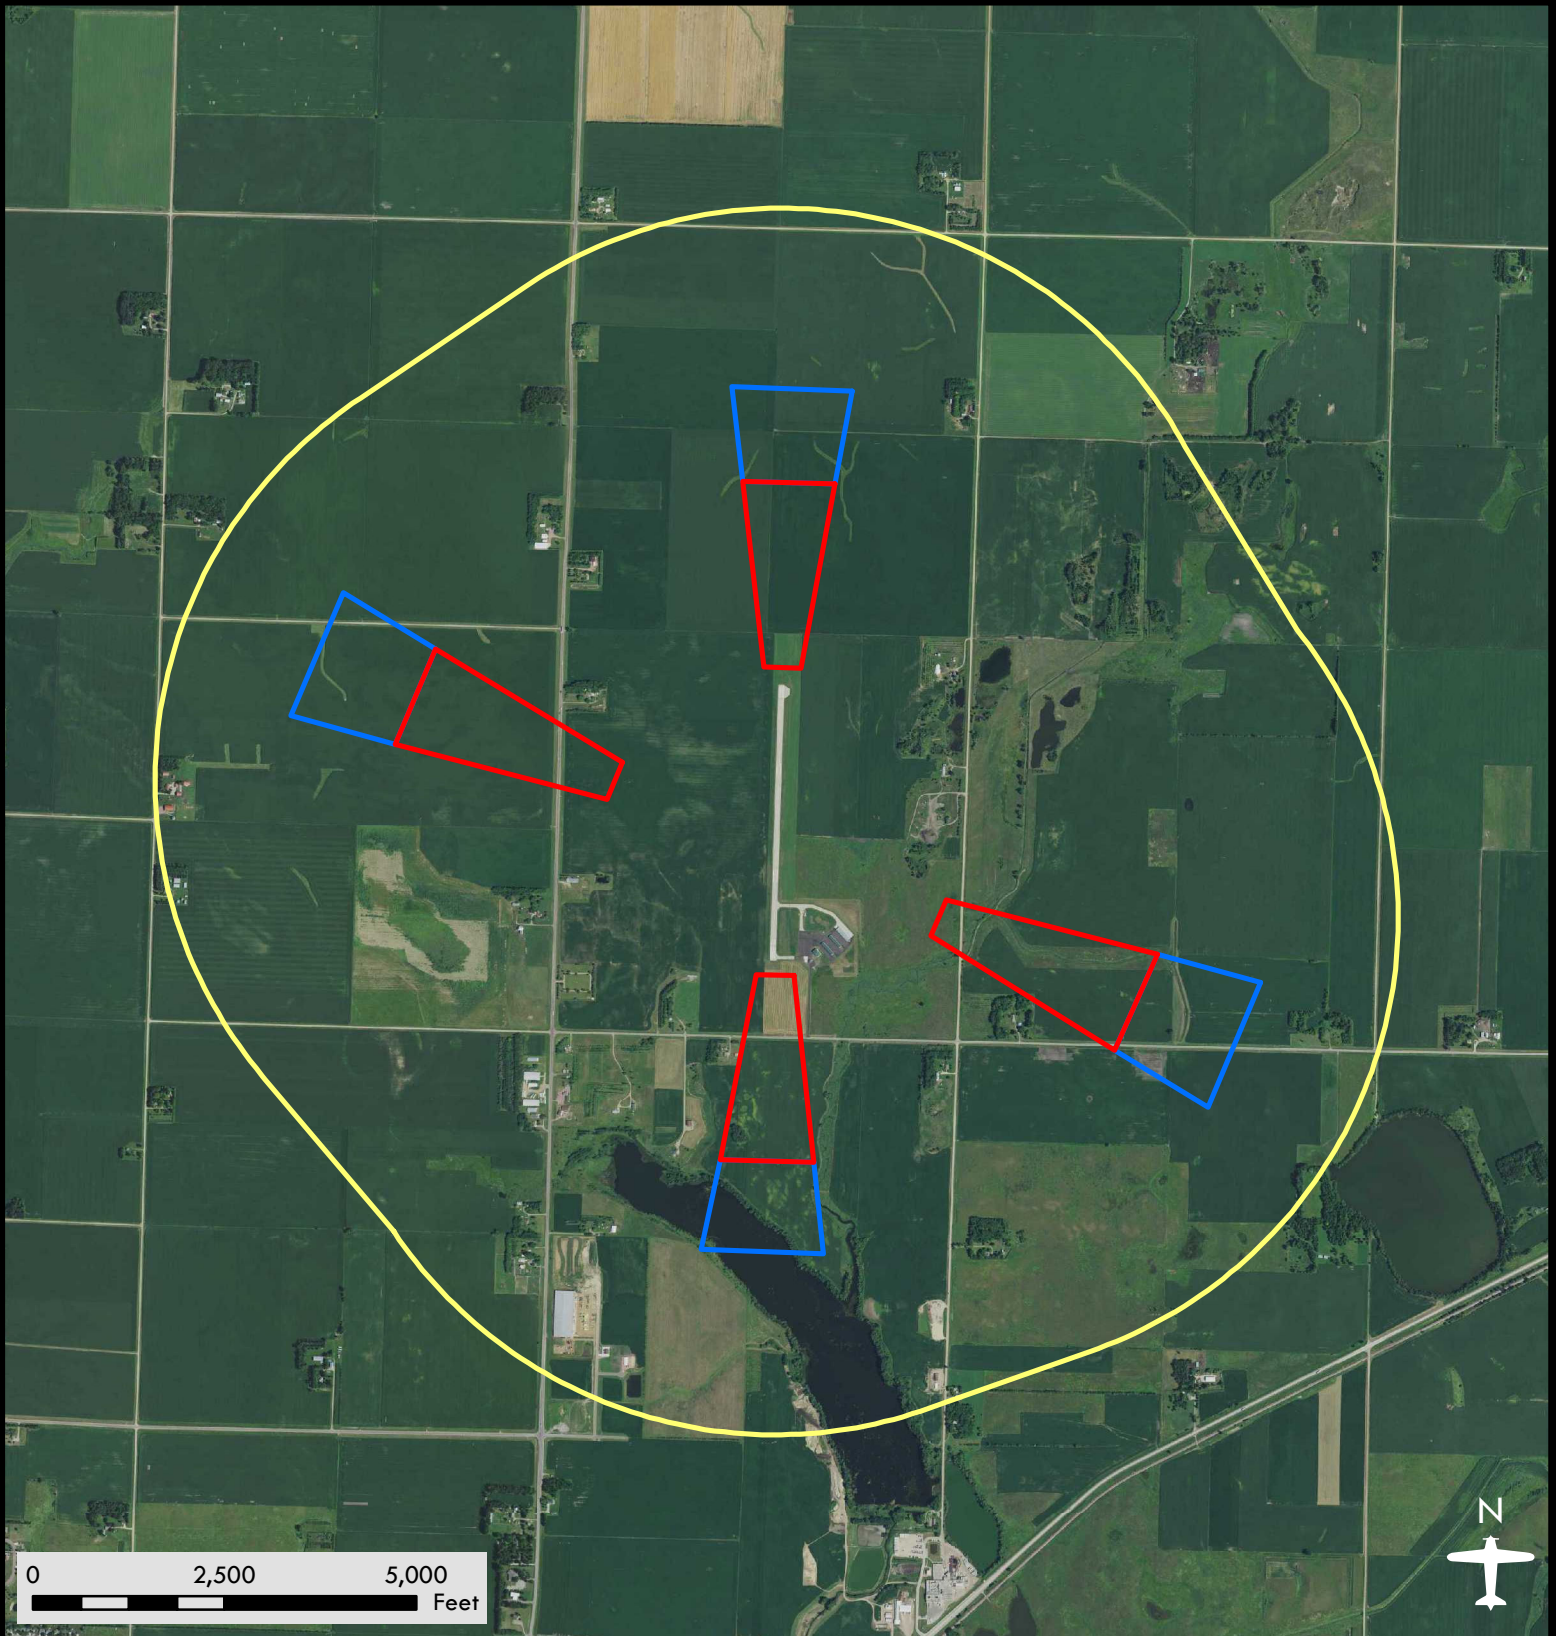

Windom Municipal Airport

Airport Safety Zones

Date: 08/08/2018

Legend

-  Zone A
-  Zone B
-  Zone C

DISCLAIMER: This is not an official zoning map. To view the official map and ordinance for this airport, please visit the Airport Zoning Information Warehouse at <https://www.dot.state.mn.us/aero/planning/zoning-warehouse.html>. The State of Minnesota makes no representations or warranties expressed or implied, with respect to the reuse of the data provided herewith regardless of its format or the means of its transmission. There is no guarantee or representation to the user as to the accuracy, currency, suitability, or reliability of this data for any purpose. The user accepts the data "as is." The State of Minnesota assumes no responsibility for loss or damage incurred as a result of any user's reliance on this data. All maps and other material provided herein are protected by copyright. Permission is granted to copy and use the materials herein.